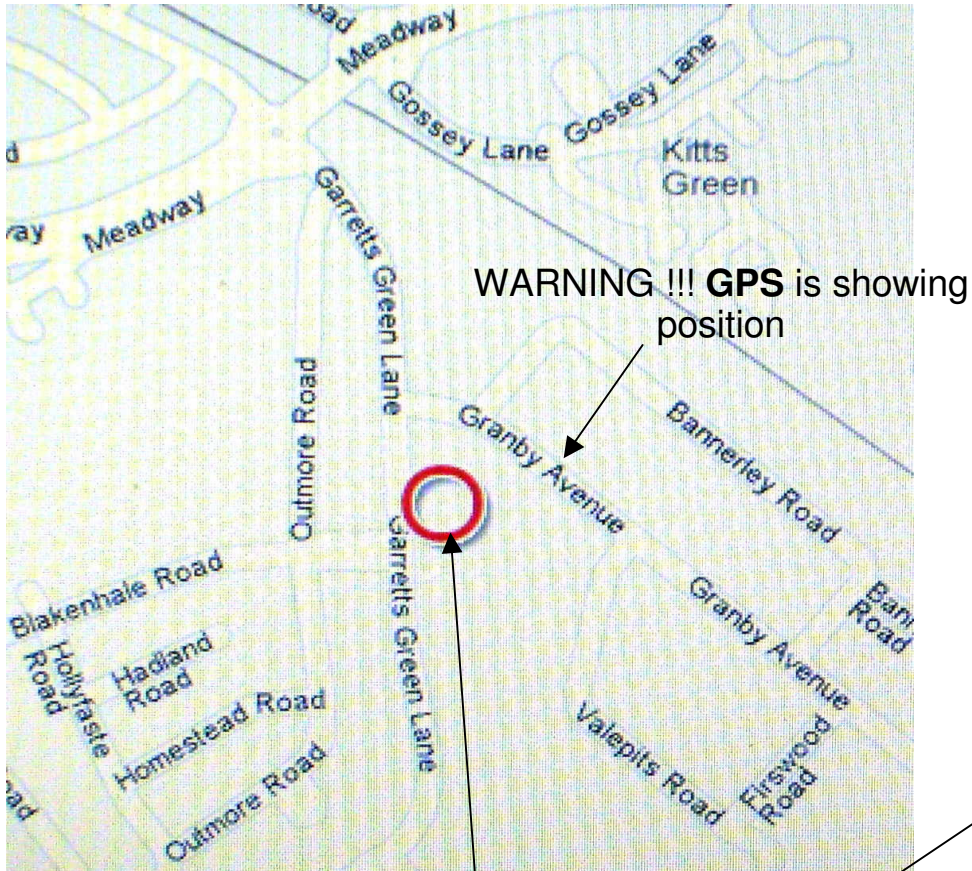

# BIRMINGHAM / B33 0UE / HRS Business Park, Garrett's Green Lane, Garrett's Green

DoW