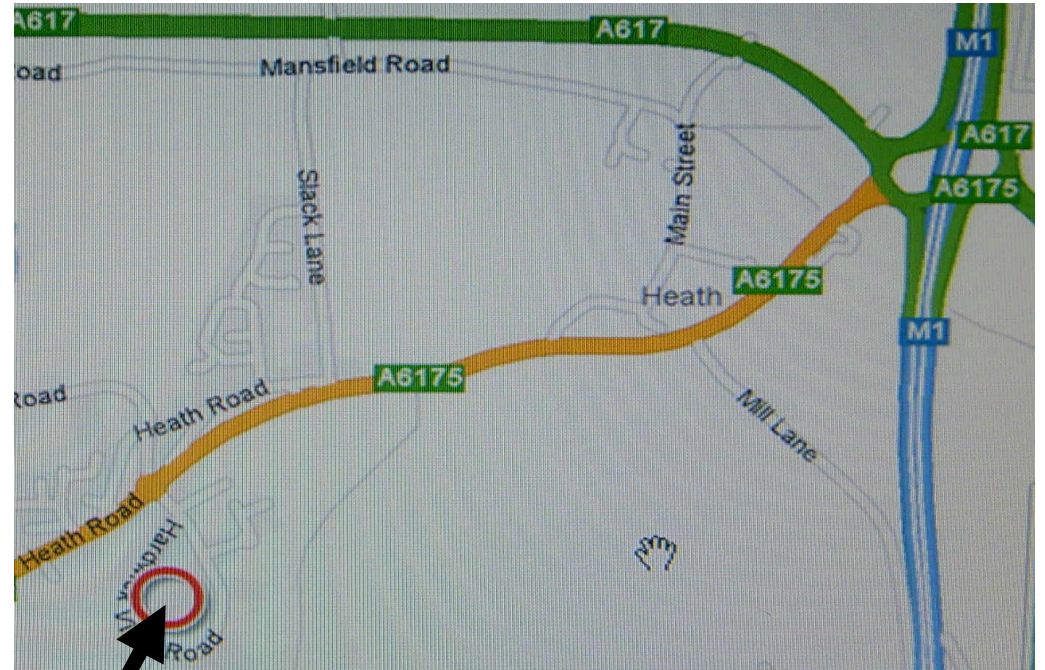

CHESTERFIELD / S42 5SA /

Junction 29 Truckstop. Hardwick View Road, Holmewood Ind Est, Chesterfield

DoW