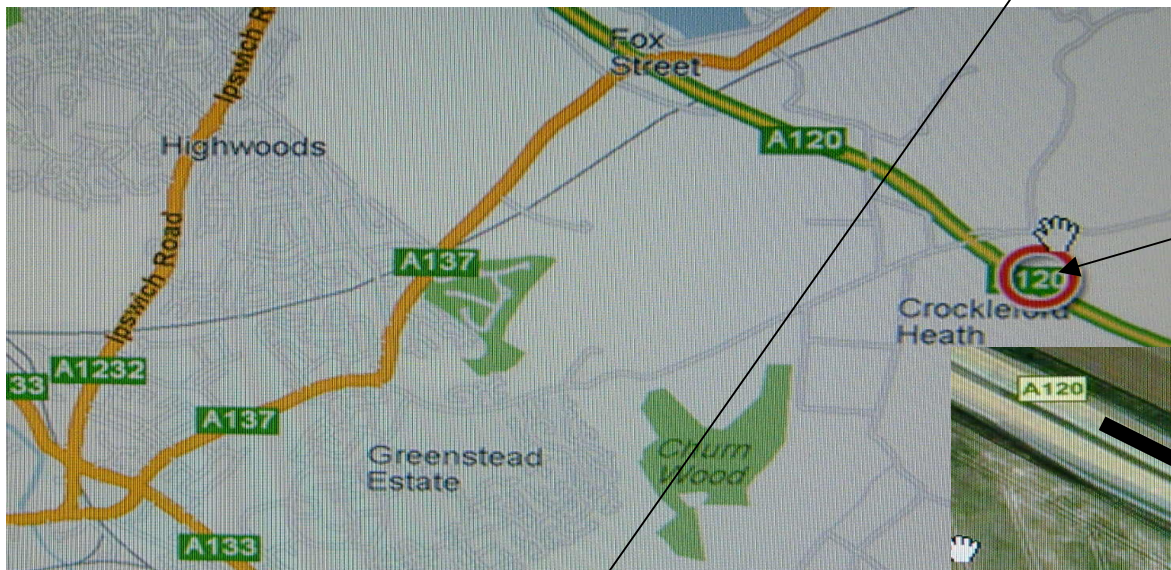

# COLCHESTER / **CO7 7SL** / *Ardleigh Truckstop, A120 North, Ardleigh, Colchester*

DoW

WARNING !!! **GPS** is showing  
position the Petrol Station

DoW