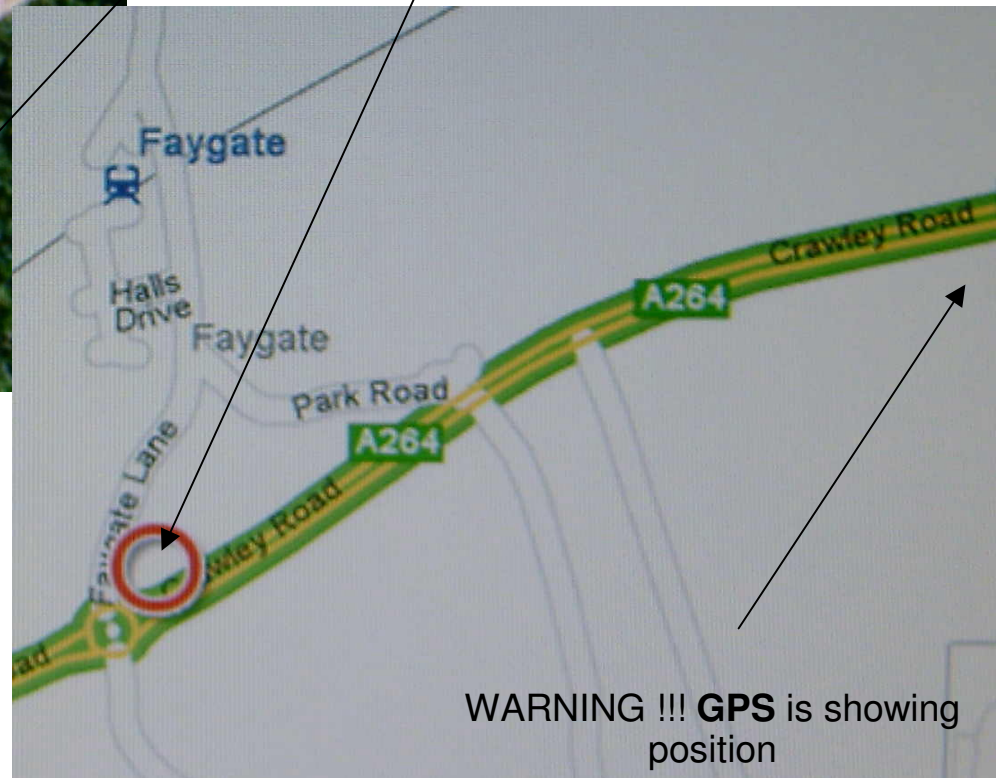

# CRAWLEY / RH12 4SE / *The Cabin Cafe, Crawley Road, Horsham, Faygate*

The Cabin Cafe

WARNING !!! **GPS** is showing position