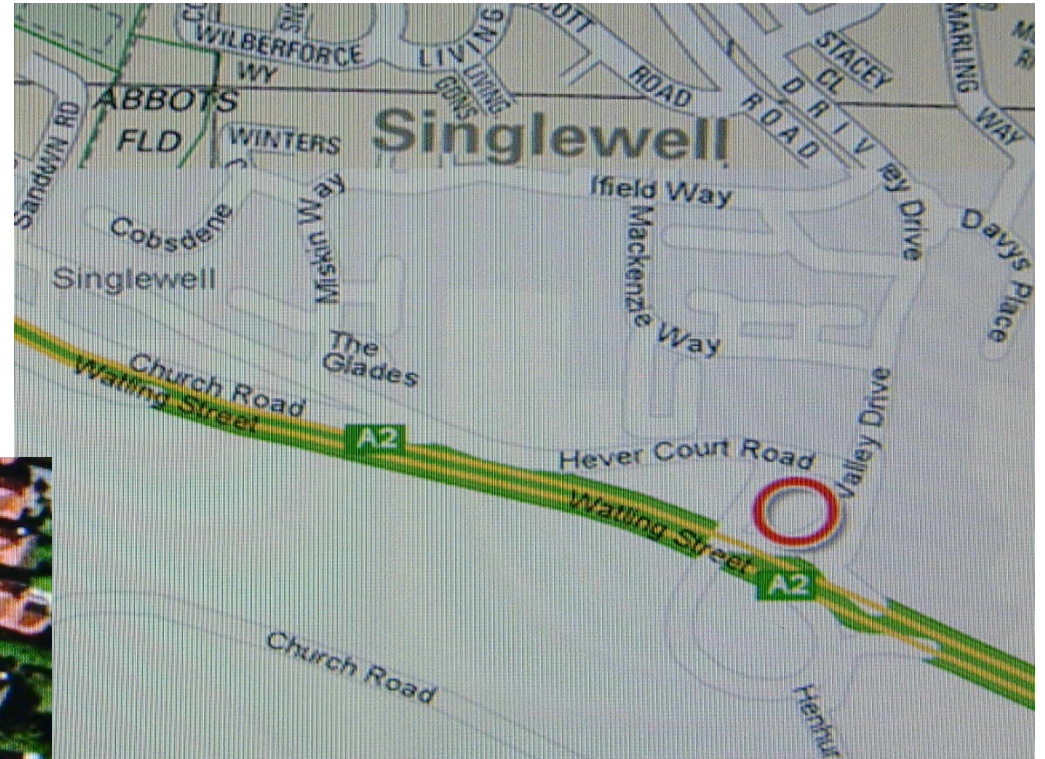

# GRAVESEND / DA12 5UD / *Nells Cafe, Watling Street, Marling Cross, Gravesend*

DoW

Nells Cafe