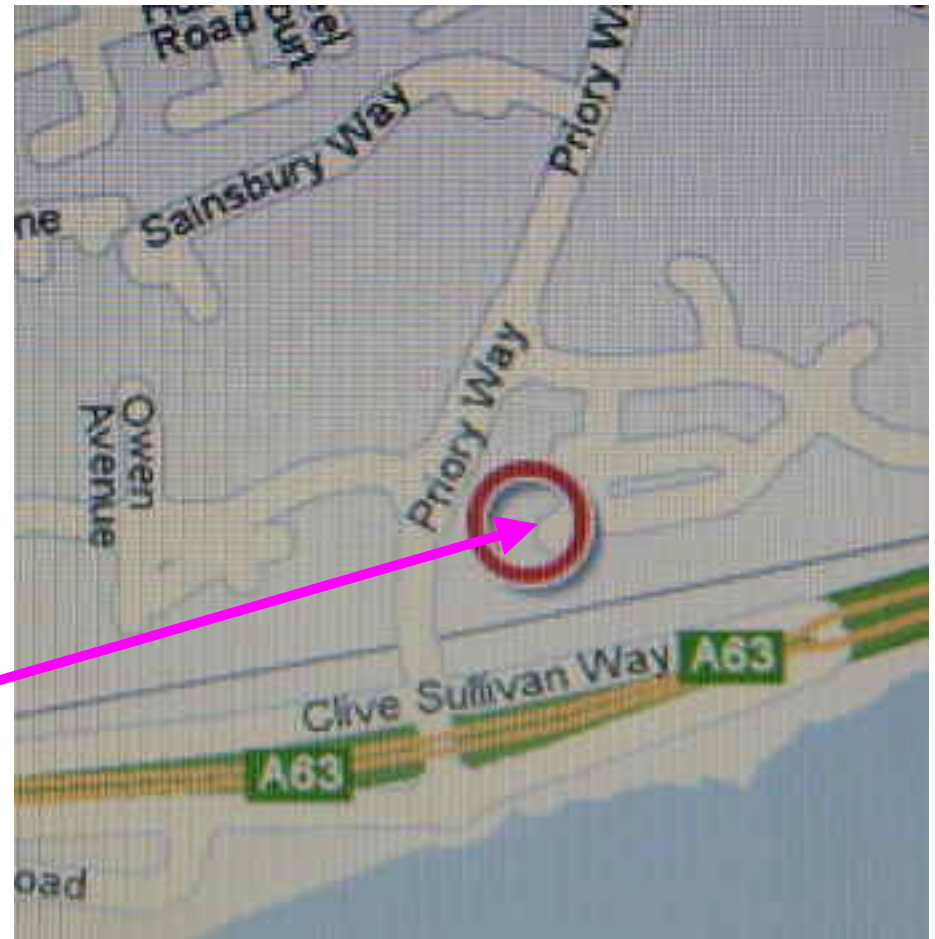

HULL / HU4 7DY /
Priory Park Lorry Park Trak Stop / Aldi Park,
Henry Boot Way, Priory

DoW