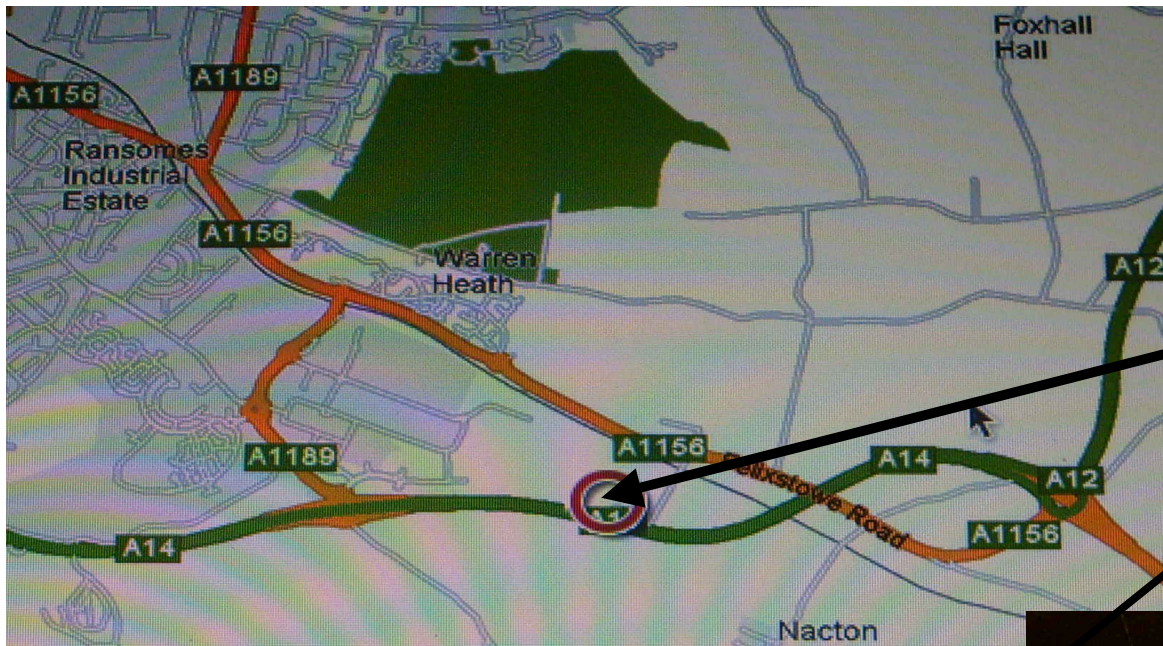

IPSWICH - Nacton / **IP10 0DD** /  
*Orwell Crossing Lorry Park, A14 Eastbound, Nacton*

DoW