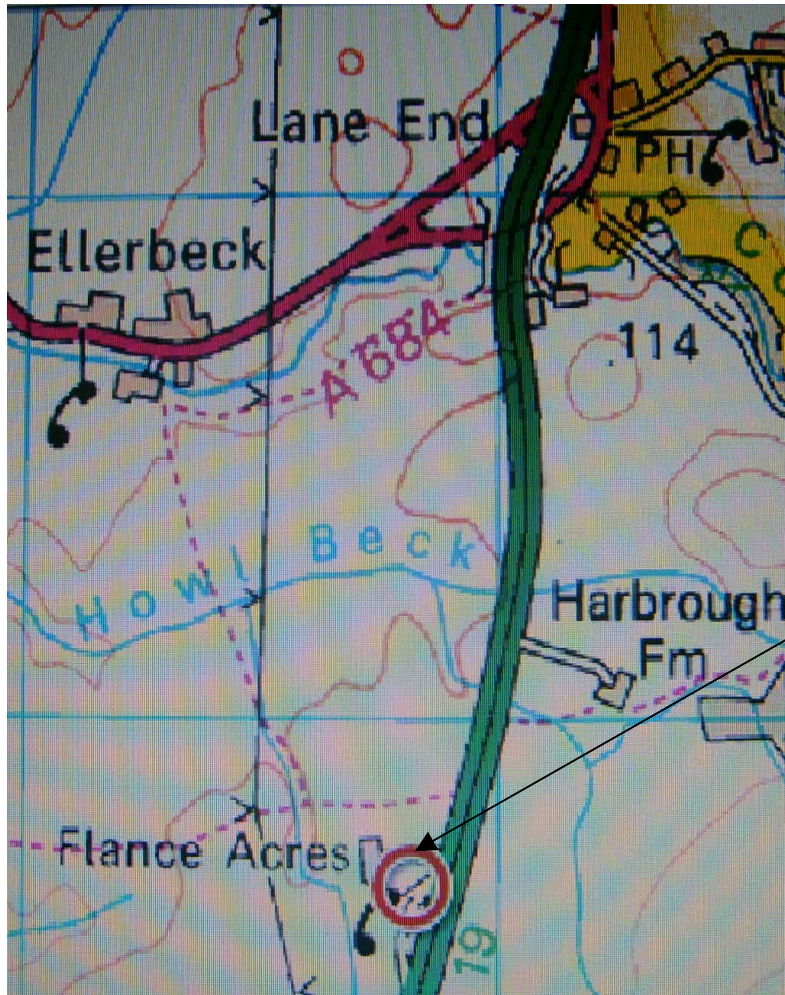

# KIRBY SIGSTON / DL6 3PT /

*Flance Acres Cafe, Lay-By (A19) Northbound, Northalerton, North Yorkshire*

DoW