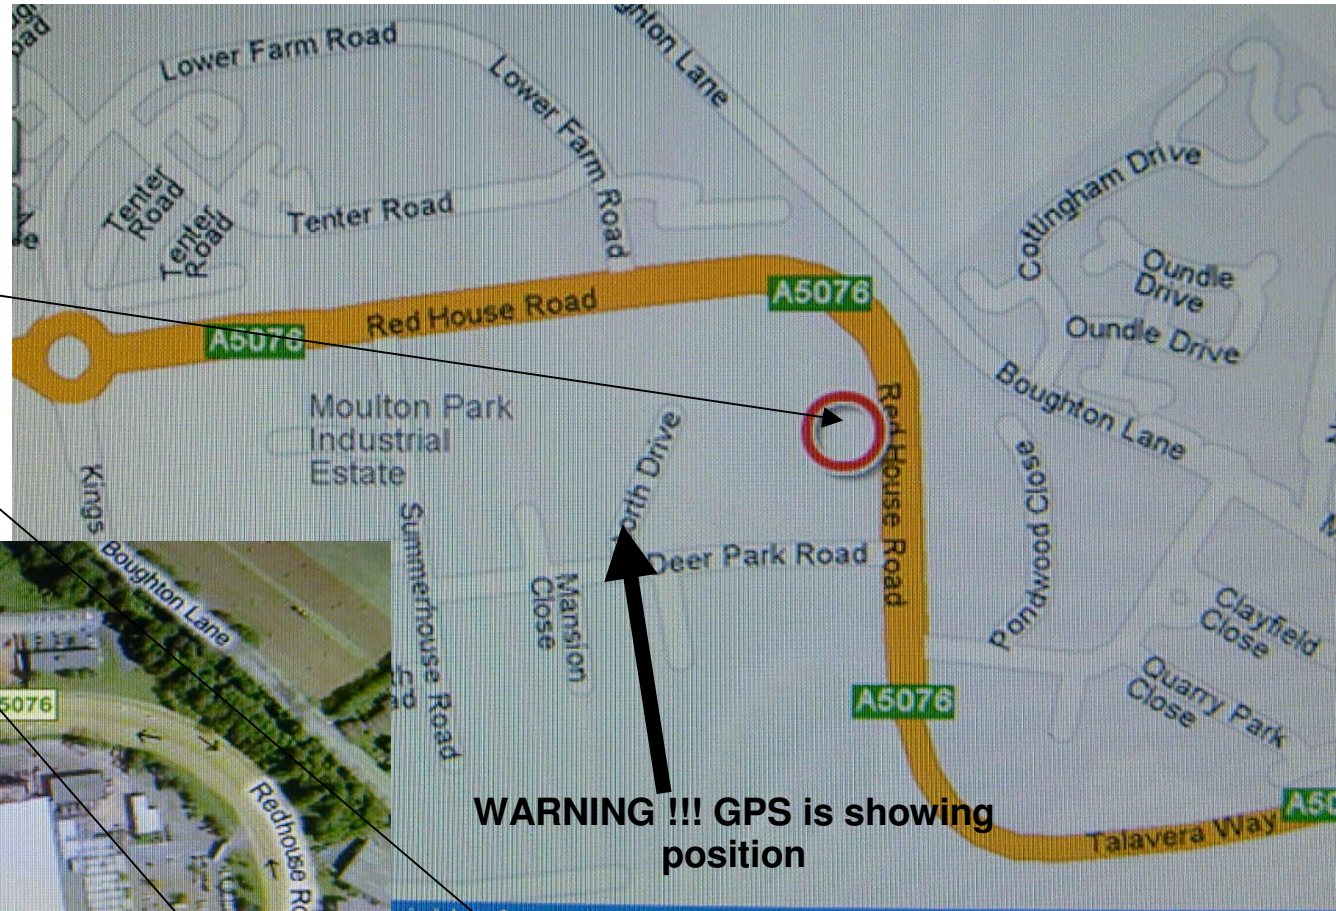

# NORTHAMPTON / NN3 6AQ /

*J Coates, Moulton Park Business Centre, Redhouse Road, Northampton*

DoW

**WARNING !!!** GPS is showing position