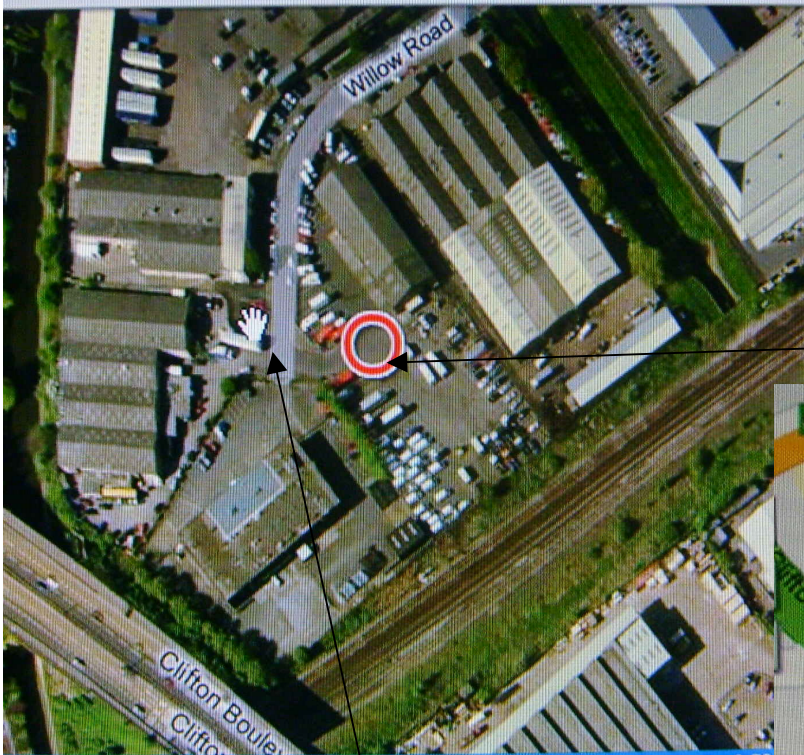

# NOTTINGHAM / NG7 2TA /

*J Coates C/O Mertrux Willow Road, Lenton Lane Ind Est, Nottingham*

DoW

The end of the Willow Road