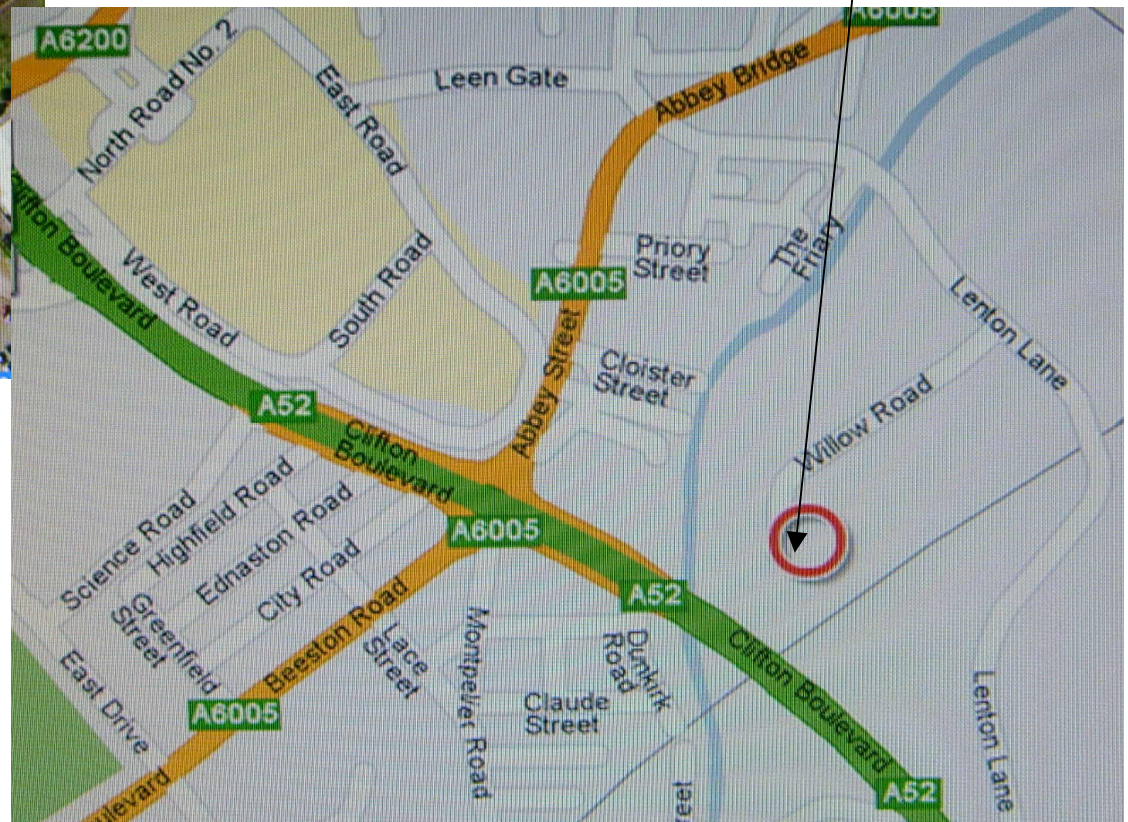

# NOTTINGHAM / NG7 2TA /

*J Coates C/O Mertrux Willow Road, Lenton Lane Ind Est, Nottingham*

DoW

The end of the Willow Road