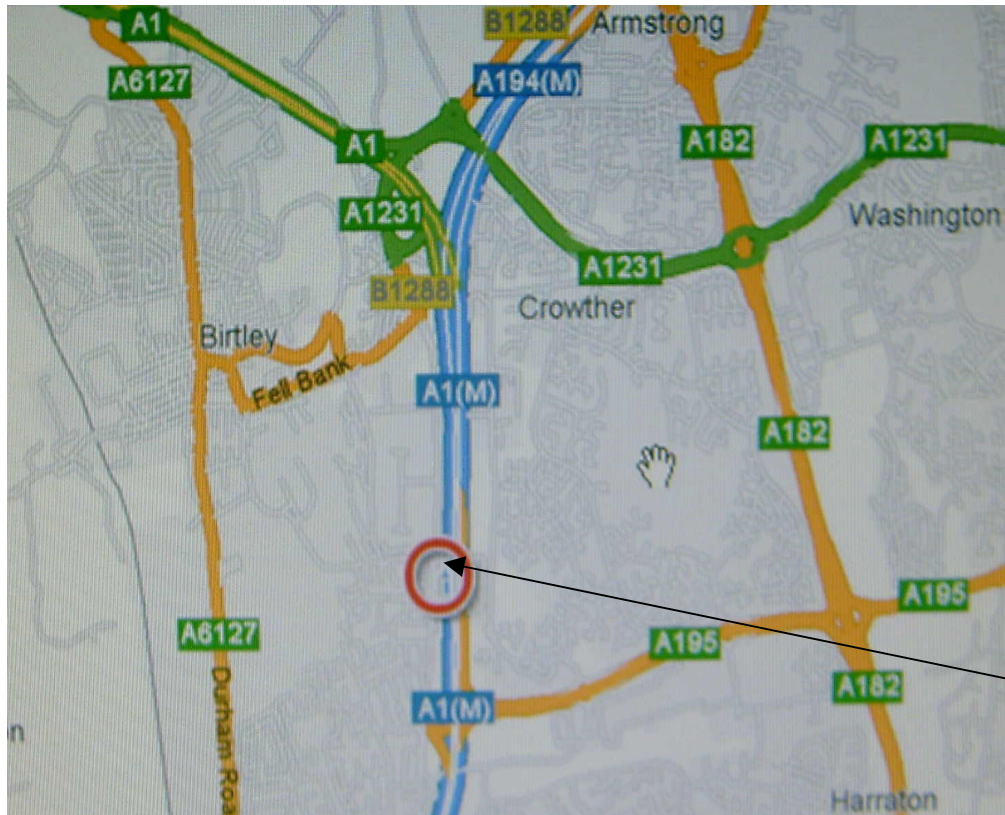

# SUNDERLAND / DH3 2SJ / *Washington Services, Northbound, J64 / A1 Portobello*

DoW